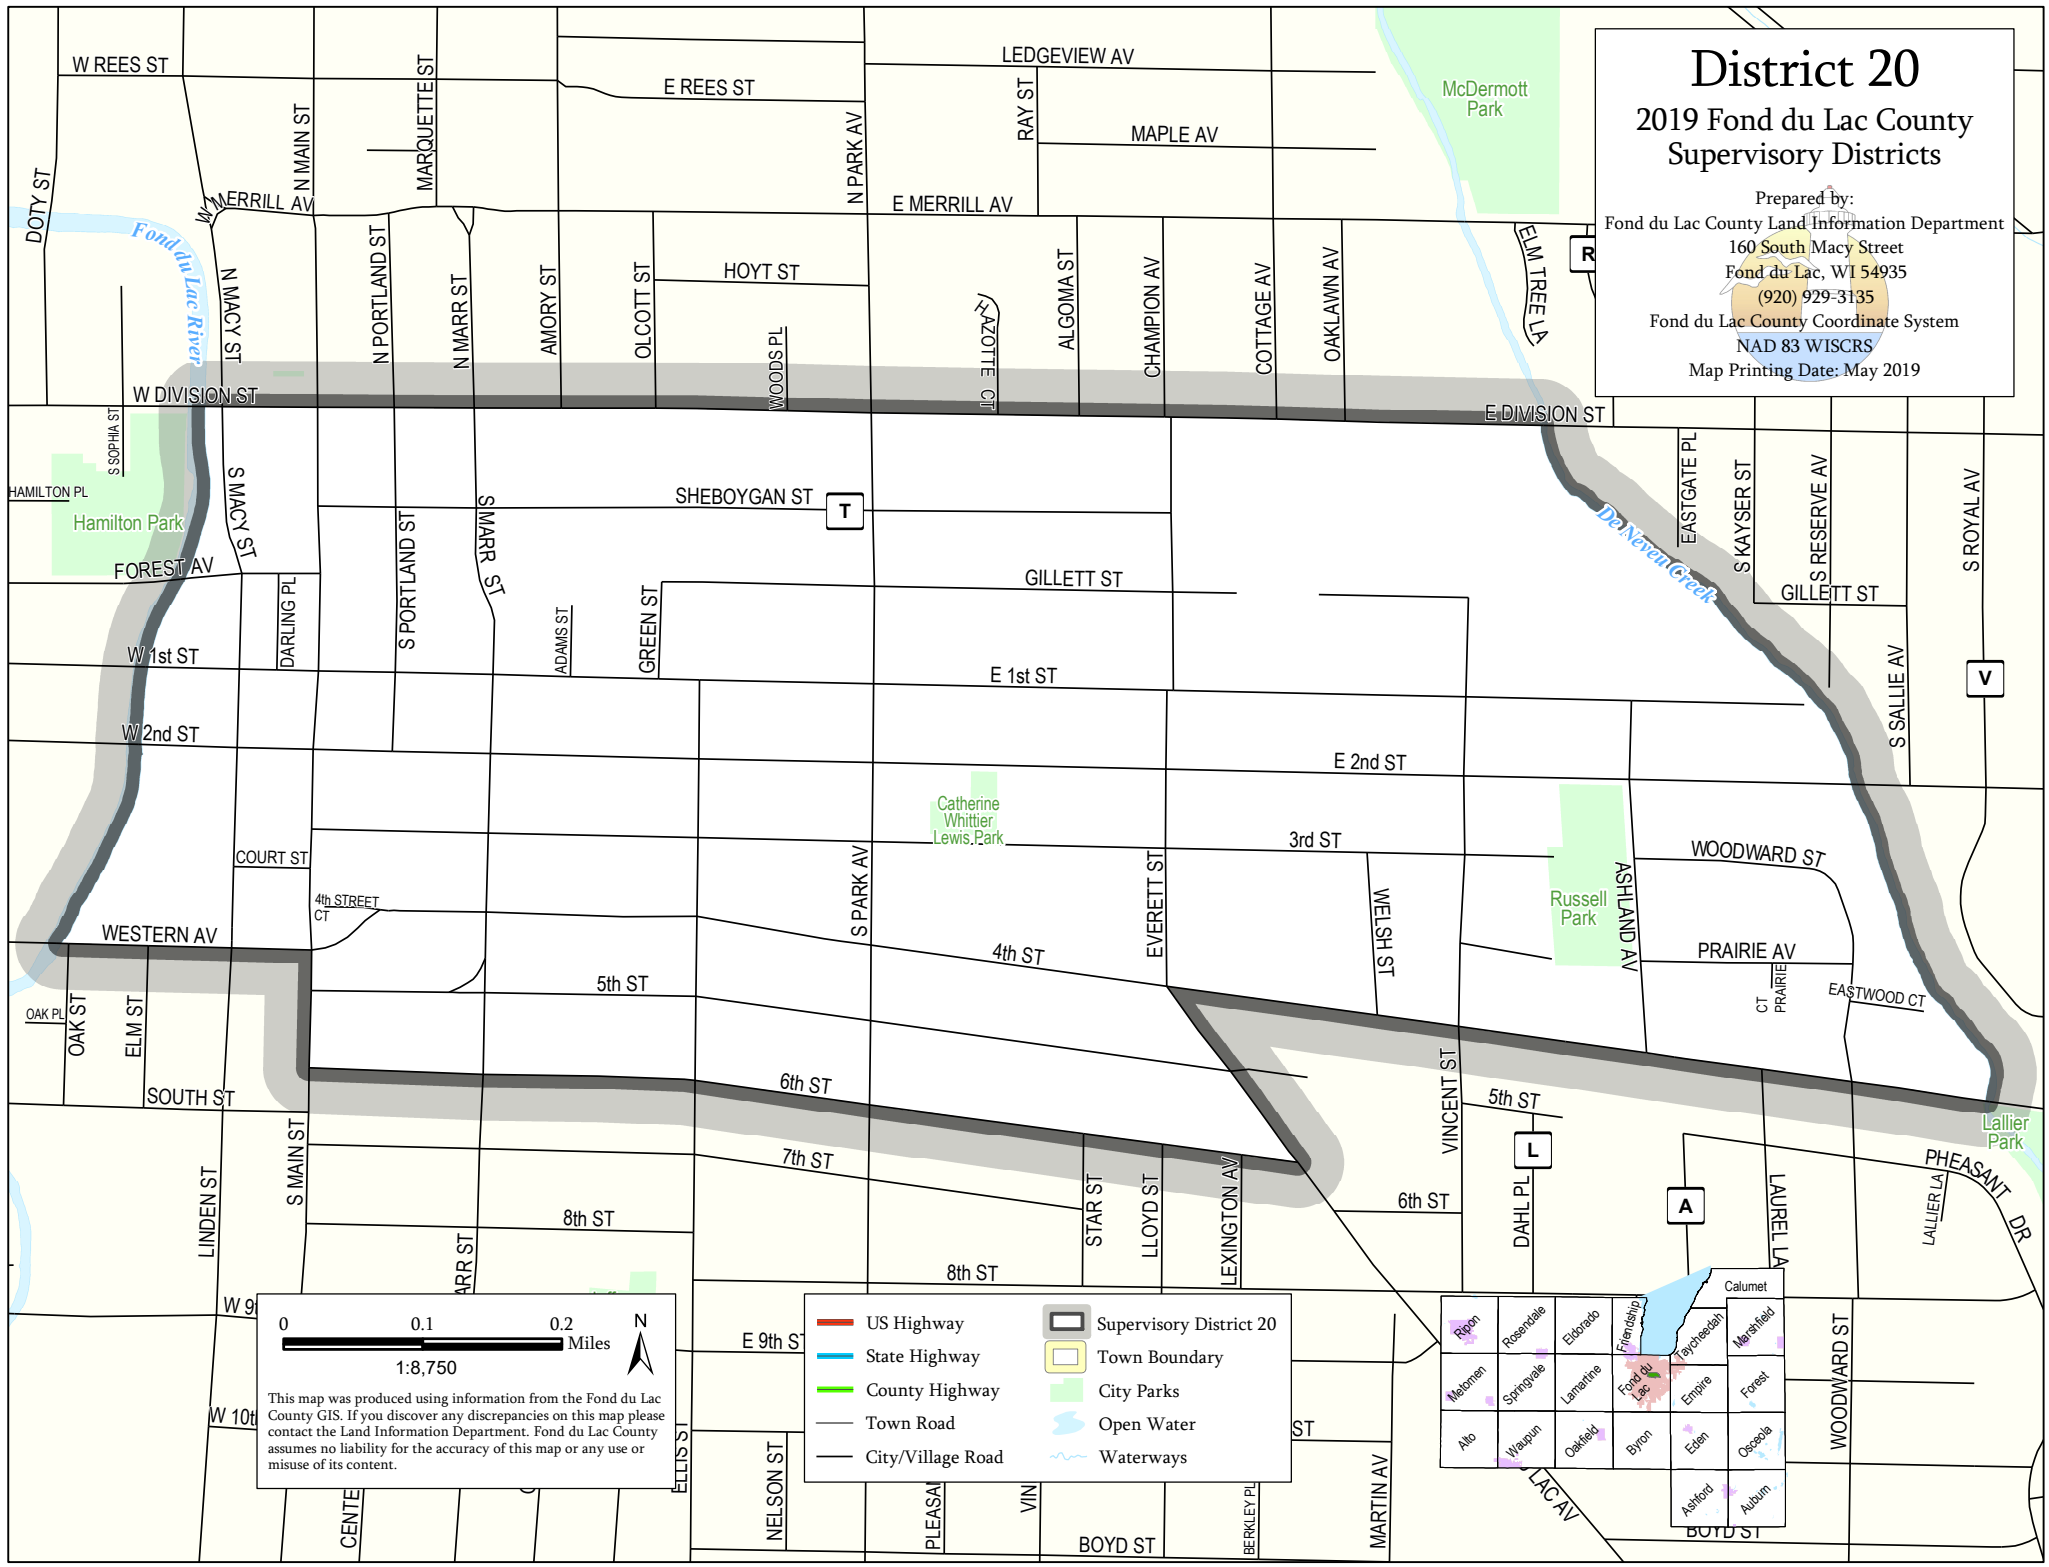

District 20

2019 Fond du Lac County Supervisory Districts

Prepared by:
 Fond du Lac County Land Information Department
 160 South Macy Street
 Fond du Lac, WI 54935
 (920) 929-3135
 Fond du Lac County Coordinate System
 NAD 83 WISCRS
 Map Printing Date: May 2019

0 0.1 0.2 Miles
 1:8,750

This map was produced using information from the Fond du Lac County GIS. If you discover any discrepancies on this map please contact the Land Information Department. Fond du Lac County assumes no liability for the accuracy of this map or any use or misuse of its content.

- US Highway
- State Highway
- County Highway
- Town Road
- City/Village Road
- Supervisory District 20
- Town Boundary
- City Parks
- Open Water
- ~ Waterways