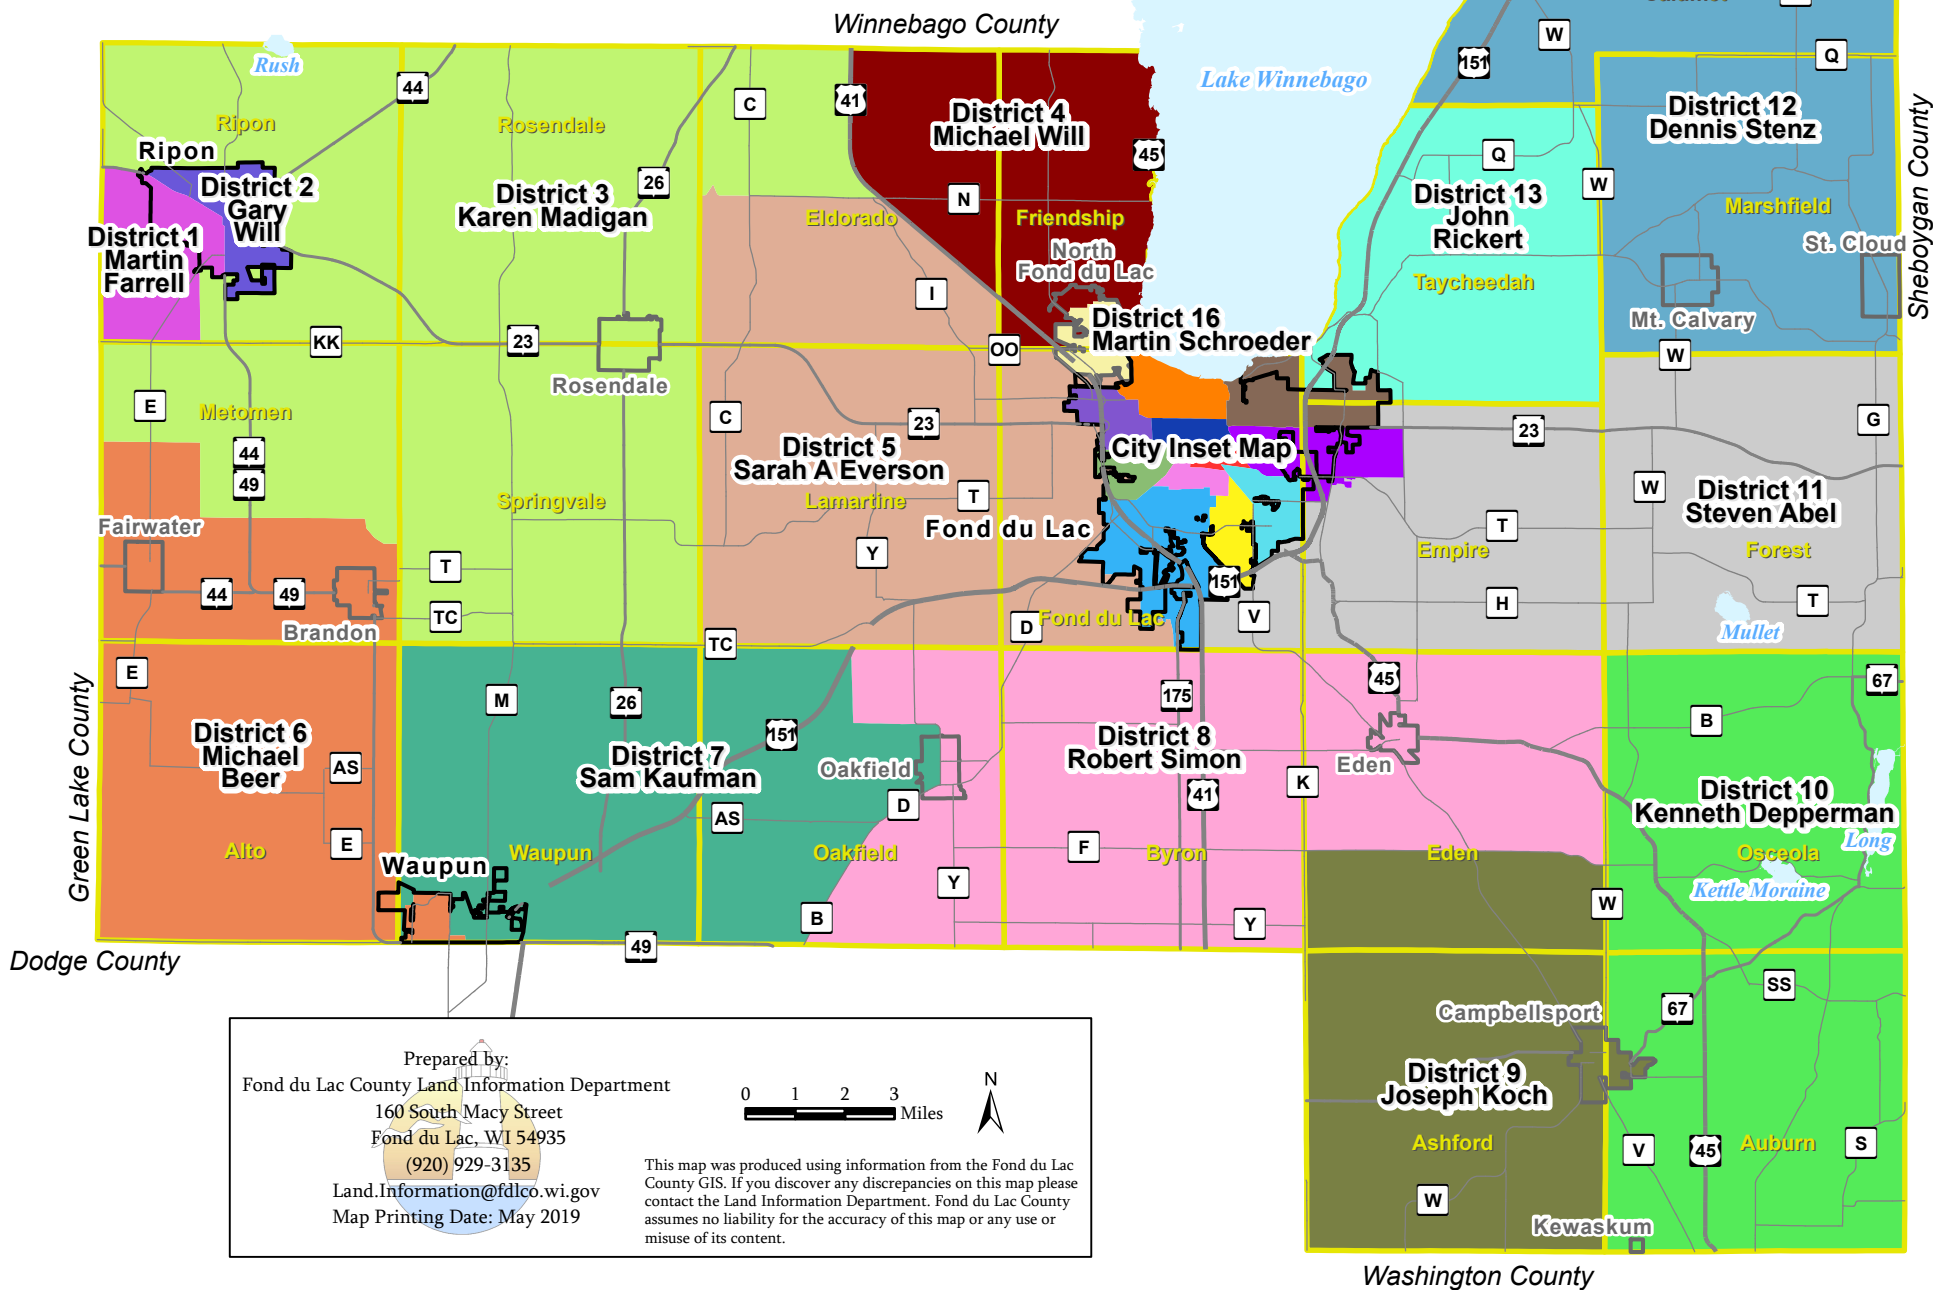

# 2019 Fond du Lac County Supervisors

Prepared by:  
 Fond du Lac County Land Information Department  
 160 South Macy Street  
 Fond du Lac, WI 54935  
 (920) 929-3135  
 Land.Information@fdlco.wi.gov  
 Map Printing Date: May 2019

0 1 2 3 Miles

This map was produced using information from the Fond du Lac County GIS. If you discover any discrepancies on this map please contact the Land Information Department. Fond du Lac County assumes no liability for the accuracy of this map or any use or misuse of its content.