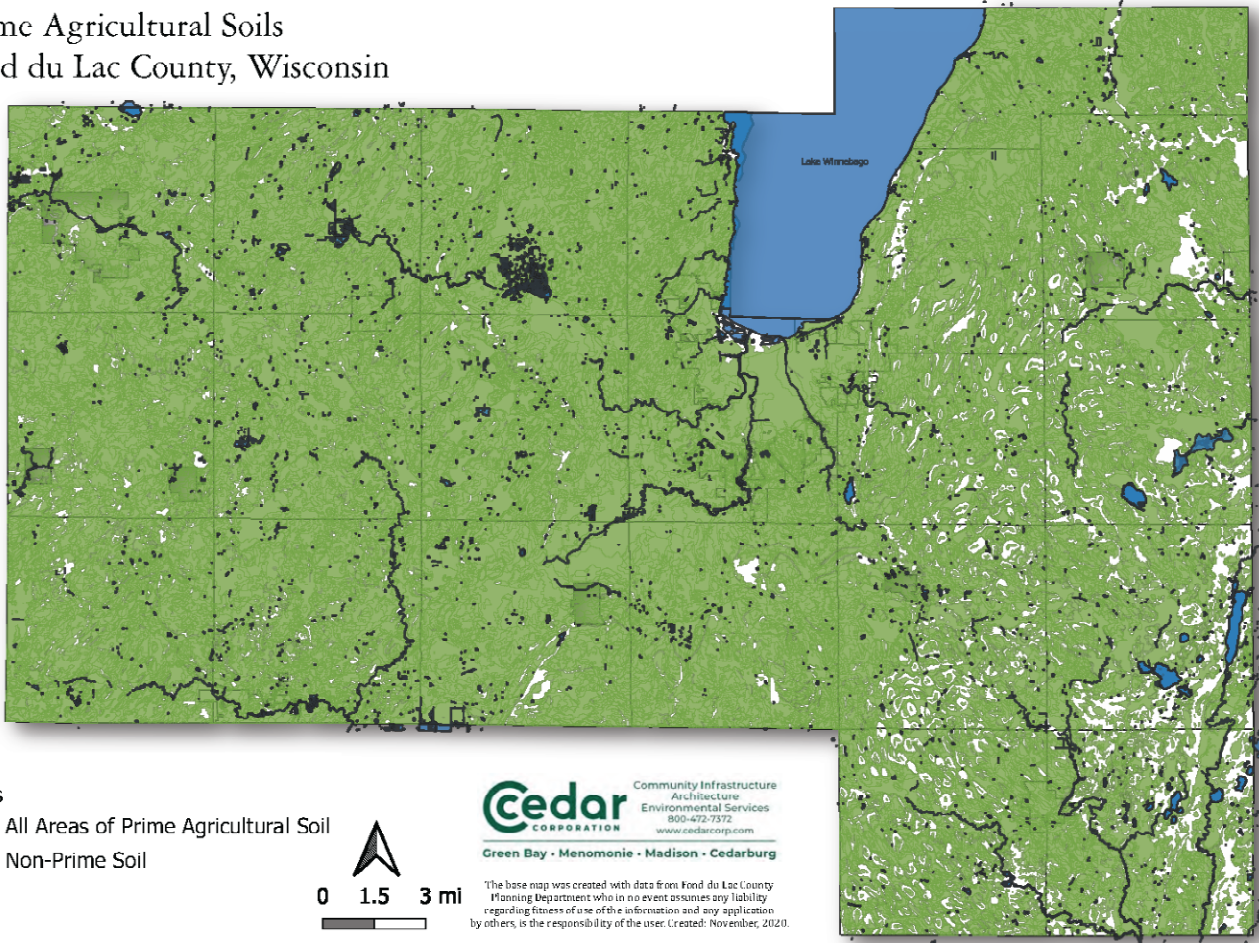

Prime Agricultural Soils Fond du Lac County, Wisconsin

Map 4

1. Soils
2. All Areas of Prime Agricultural Soil
   - Non-Prime Soil

Cedar CORPORATION
Community Infrastructure
Architecture
Environmental Services
900-472-7372
www.cedarcorp.com

Green Bay - Menomonie - Madison - Cedarburg