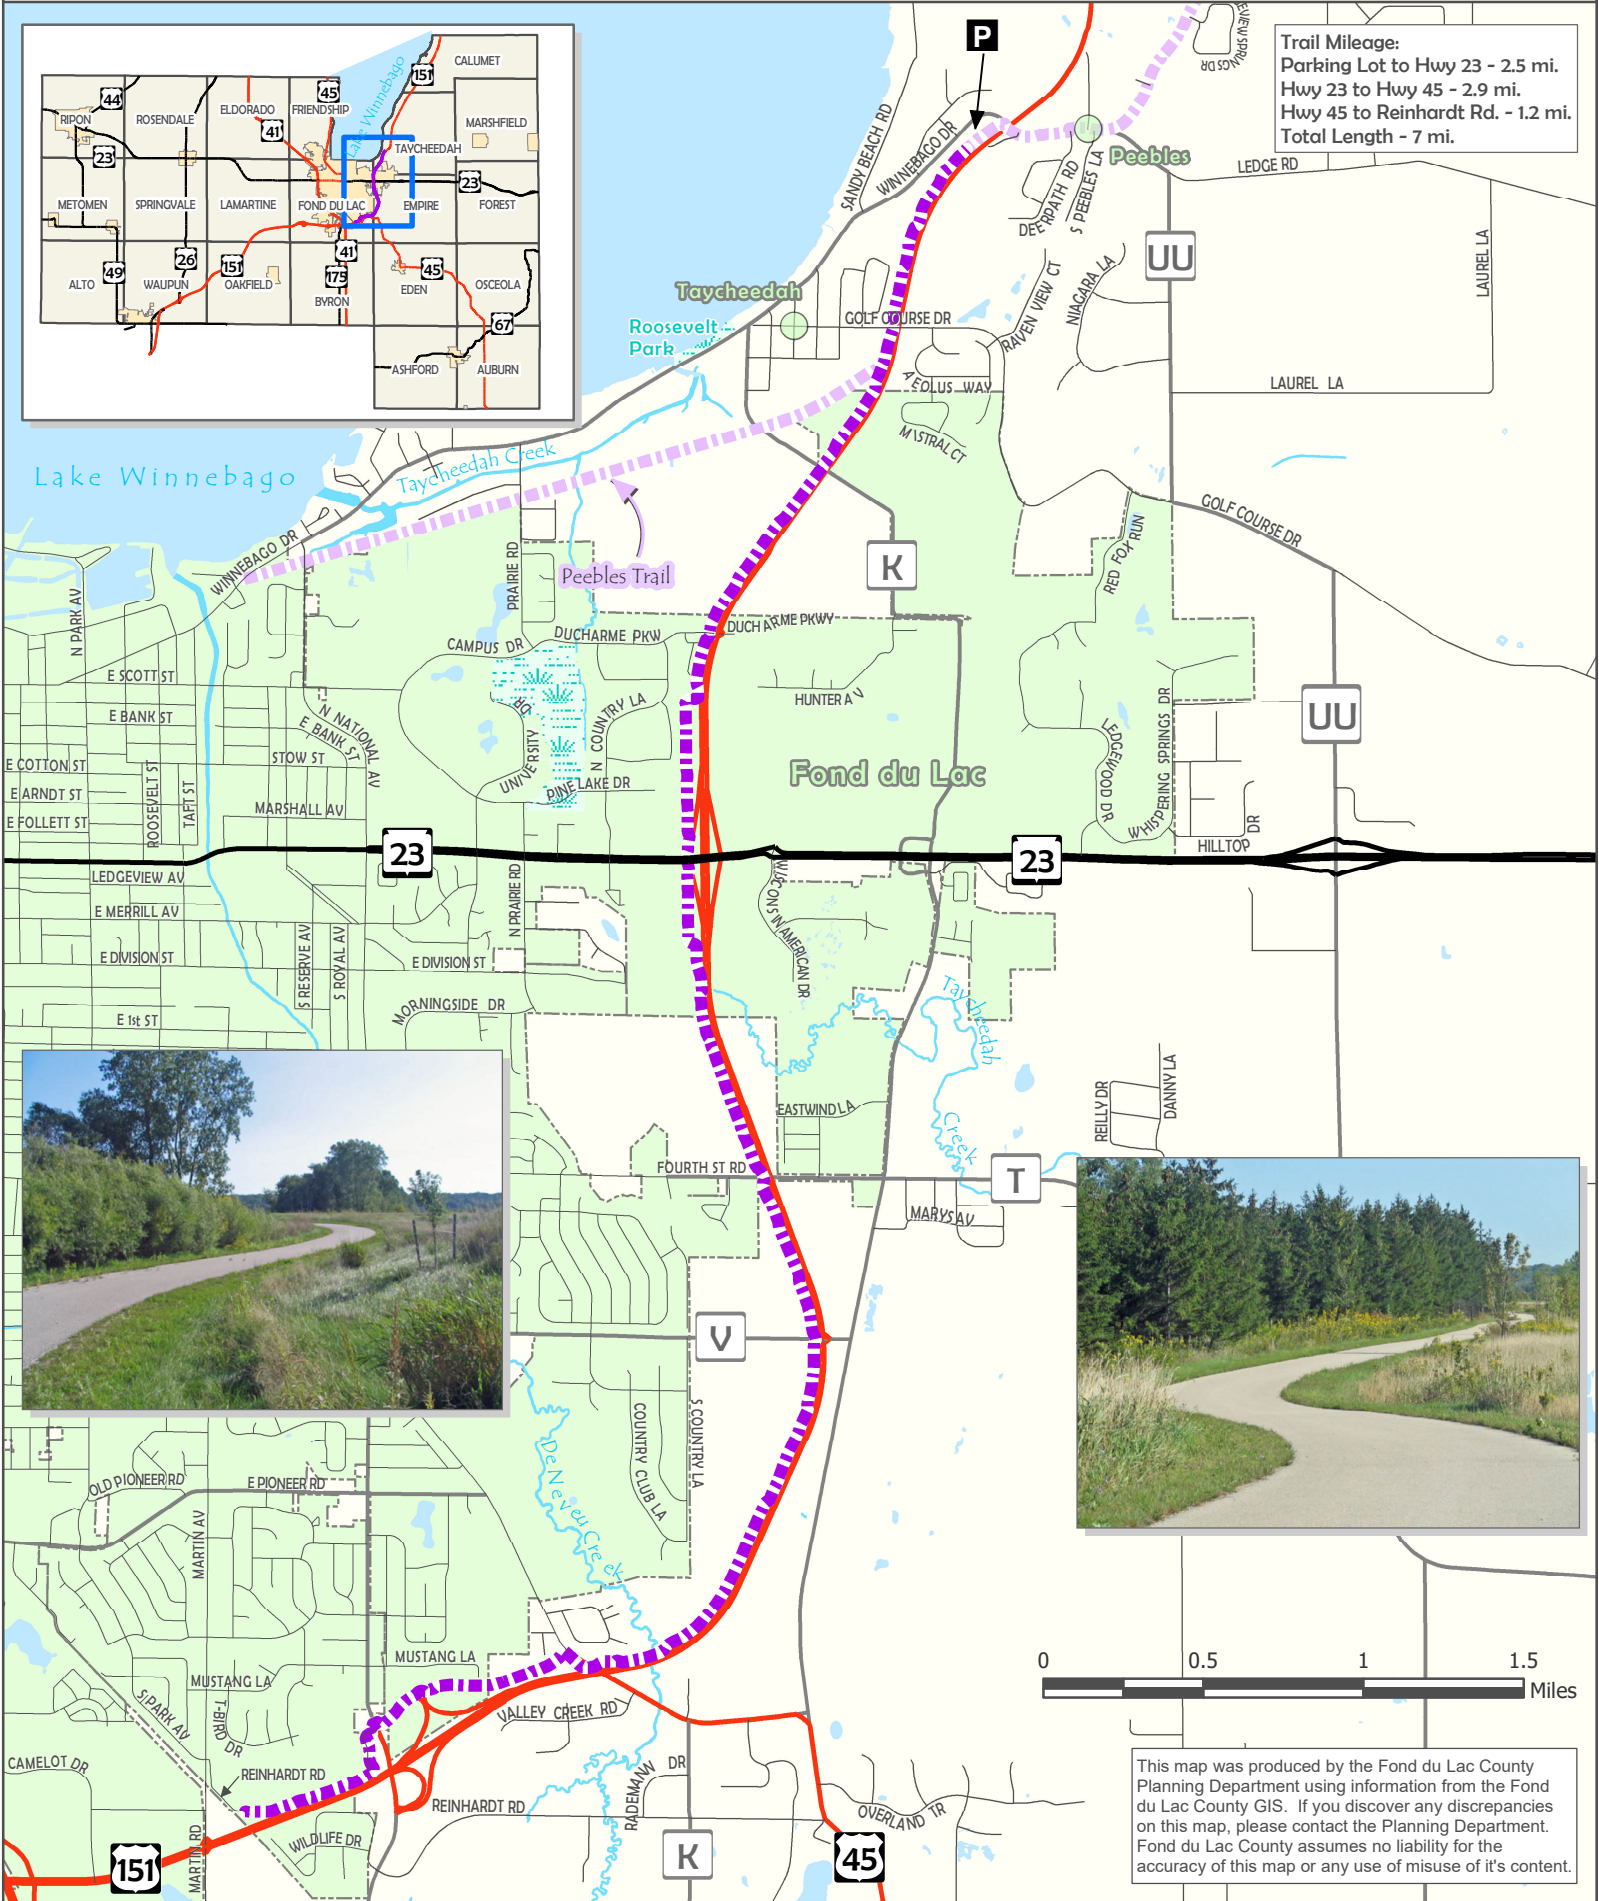

Prairie Trail

City of Fond du Lac, and Townships of Taycheedah, Empire, and Fond du Lac

Trail Mileage:
Parking Lot to Hwy 23 - 2.5 mi.
Hwy 23 to Hwy 45 - 2.9 mi.
Hwy 45 to Reinhardt Rd. - 1.2 mi.
Total Length - 7 mi.

This map was produced by the Fond du Lac County Planning Department using information from the Fond du Lac County GIS. If you discover any discrepancies on this map, please contact the Planning Department. Fond du Lac County assumes no liability for the accuracy of this map or any use of misuse of it's content.